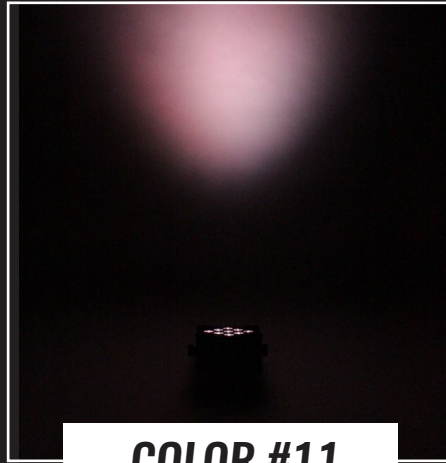

WIRELESS LED UPLIGHT COLLECTION

COLOR #11

440.232.7625 | RTHGROUP.COM

NOTE: PRINT AND SCREEN CONDITIONS MAY AFFECT HOW THESE COLORS ARE REPRESENTED WITHIN THIS COLOR GUIDE. ACTUAL COLORS MAY DIFFER SLIGHTLY. THIS GUIDE IS TO BE USED FOR CREATIVE REFERENCE ONLY.