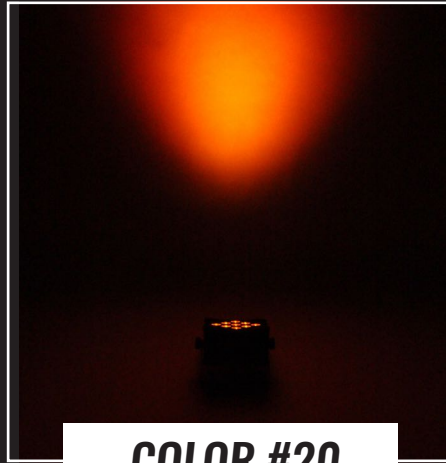

WIRELESS LED UPLIGHT COLLECTION

COLOR #20

440.232.7625 | RTHGROUP.COM

NOTE: PRINT AND SCREEN CONDITIONS MAY AFFECT HOW THESE COLORS ARE REPRESENTED WITHIN THIS COLOR GUIDE. ACTUAL COLORS MAY DIFFER SLIGHTLY. THIS GUIDE IS TO BE USED FOR CREATIVE REFERENCE ONLY.