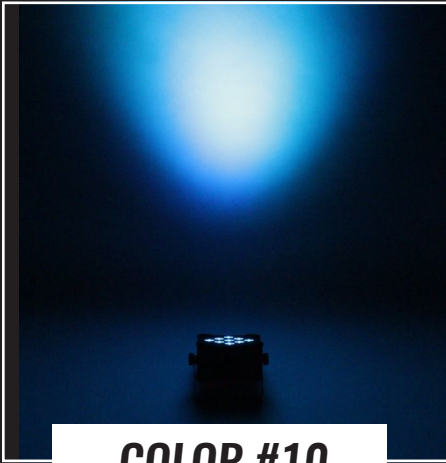

WIRELESS LED UPLIGHT COLLECTION

COLOR #1

COLOR #2

COLOR #3

COLOR #4

COLOR #5

COLOR #6

COLOR #7

COLOR #8

COLOR #9

440.232.7625 | RTHGROUP.COM

NOTE: PRINT AND SCREEN CONDITIONS MAY AFFECT HOW THESE COLORS ARE REPRESENTED WITHIN THIS COLOR GUIDE. ACTUAL COLORS MAY DIFFER SLIGHTLY. THIS GUIDE IS TO BE USED FOR CREATIVE REFERENCE ONLY.

WIRELESS LED UPLIGHT COLLECTION

COLOR #10

COLOR #11

COLOR #12

COLOR #13

COLOR #14

COLOR #15

COLOR #16