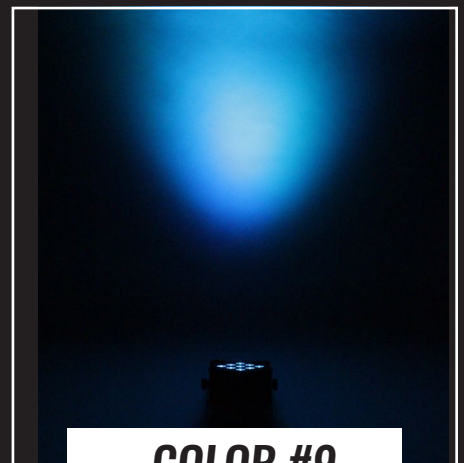

COLOR #9

440.232.7625 | RTHGROUP.COM

NOTE: PRINT AND SCREEN CONDITIONS MAY AFFECT HOW THESE COLORS ARE REPRESENTED WITHIN THIS COLOR GUIDE. ACTUAL COLORS MAY DIFFER SLIGHTLY. THIS GUIDE IS TO BE USED FOR CREATIVE REFERENCE ONLY.