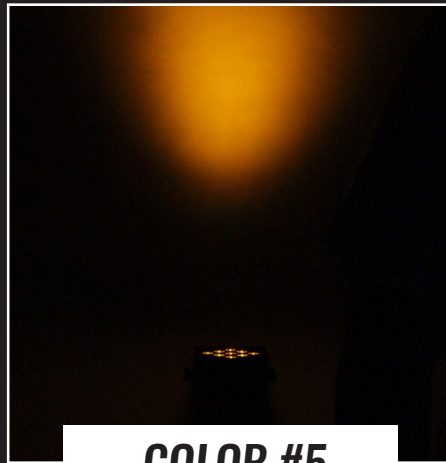

WIRELESS LED UPLIGHT COLLECTION

COLOR #1

COLOR #2

COLOR #3

COLOR #4

COLOR #5

COLOR #6

COLOR #7