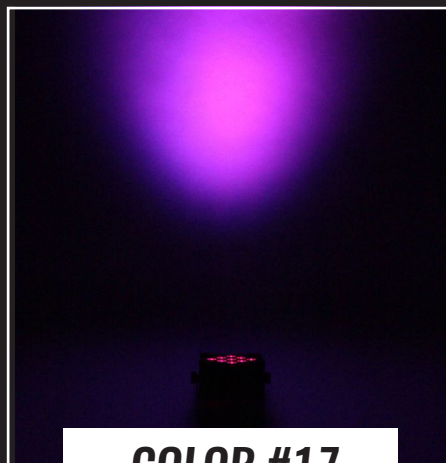

WIRELESS LED UPLIGHT COLLECTION

COLOR #10

COLOR #11

COLOR #12

COLOR #13

COLOR #14

COLOR #15

COLOR #16

COLOR #17

COLOR #18

440.232.7625 | RTHGROUP.COM

NOTE: PRINT AND SCREEN CONDITIONS MAY AFFECT HOW THESE COLORS ARE REPRESENTED WITHIN THIS COLOR GUIDE. ACTUAL COLORS MAY DIFFER SLIGHTLY. THIS GUIDE IS TO BE USED FOR CREATIVE REFERENCE ONLY.