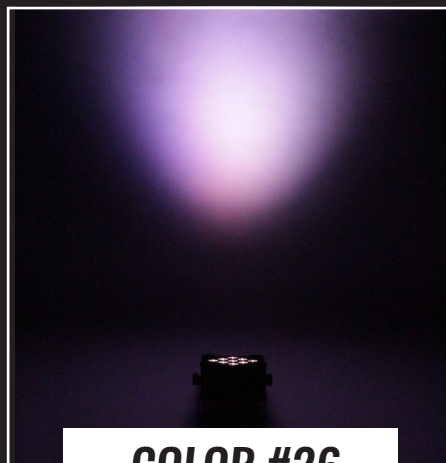

COLOR #17

COLOR #18

440.232.7625 | RTHGROUP.COM

NOTE: PRINT AND SCREEN CONDITIONS MAY AFFECT HOW THESE COLORS ARE REPRESENTED WITHIN THIS COLOR GUIDE. ACTUAL COLORS MAY DIFFER SLIGHTLY. THIS GUIDE IS TO BE USED FOR CREATIVE REFERENCE ONLY.

WIRELESS LED UPLIGHT COLLECTION

COLOR #19

COLOR #20

COLOR #21

COLOR #22

COLOR #23

COLOR #24

COLOR #25