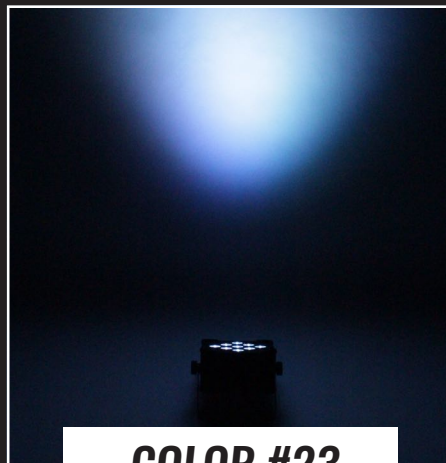

COLOR #17

COLOR #18

440.232.7625 | RTHGROUP.COM

NOTE: PRINT AND SCREEN CONDITIONS MAY AFFECT HOW THESE COLORS ARE REPRESENTED WITHIN THIS COLOR GUIDE. ACTUAL COLORS MAY DIFFER SLIGHTLY. THIS GUIDE IS TO BE USED FOR CREATIVE REFERENCE ONLY.

WIRELESS LED UPLIGHT COLLECTION

COLOR #19

COLOR #20

COLOR #21

COLOR #22

COLOR #23

COLOR #24

COLOR #25