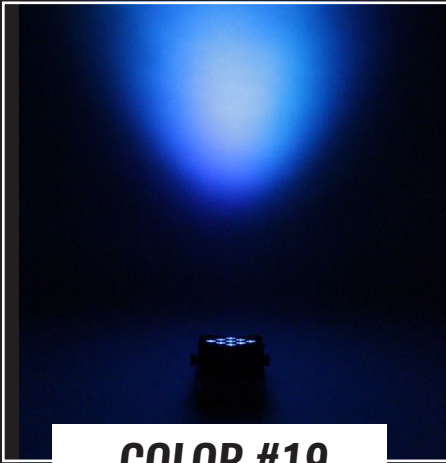

WIRELESS LED UPLIGHT COLLECTION

COLOR #19

440.232.7625 | RTHGROUP.COM

NOTE: PRINT AND SCREEN CONDITIONS MAY AFFECT HOW THESE COLORS ARE REPRESENTED WITHIN THIS COLOR GUIDE. ACTUAL COLORS MAY DIFFER SLIGHTLY. THIS GUIDE IS TO BE USED FOR CREATIVE REFERENCE ONLY.