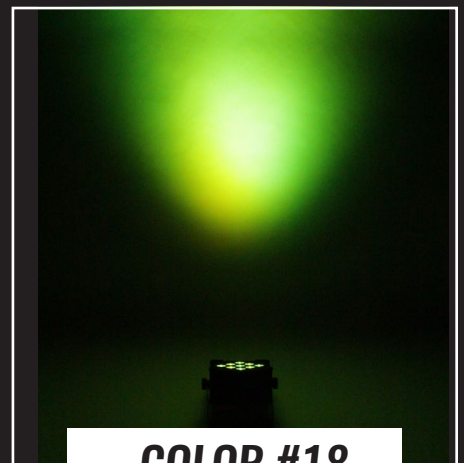

WIRELESS LED UPLIGHT COLLECTION

COLOR #10

COLOR #11

COLOR #12

COLOR #13

COLOR #14

COLOR #15

COLOR #16

COLOR #17

COLOR #18

440.232.7625 | RTHGROUP.COM

NOTE: PRINT AND SCREEN CONDITIONS MAY AFFECT HOW THESE COLORS ARE REPRESENTED WITHIN THIS COLOR GUIDE. ACTUAL COLORS MAY DIFFER SLIGHTLY. THIS GUIDE IS TO BE USED FOR CREATIVE REFERENCE ONLY.